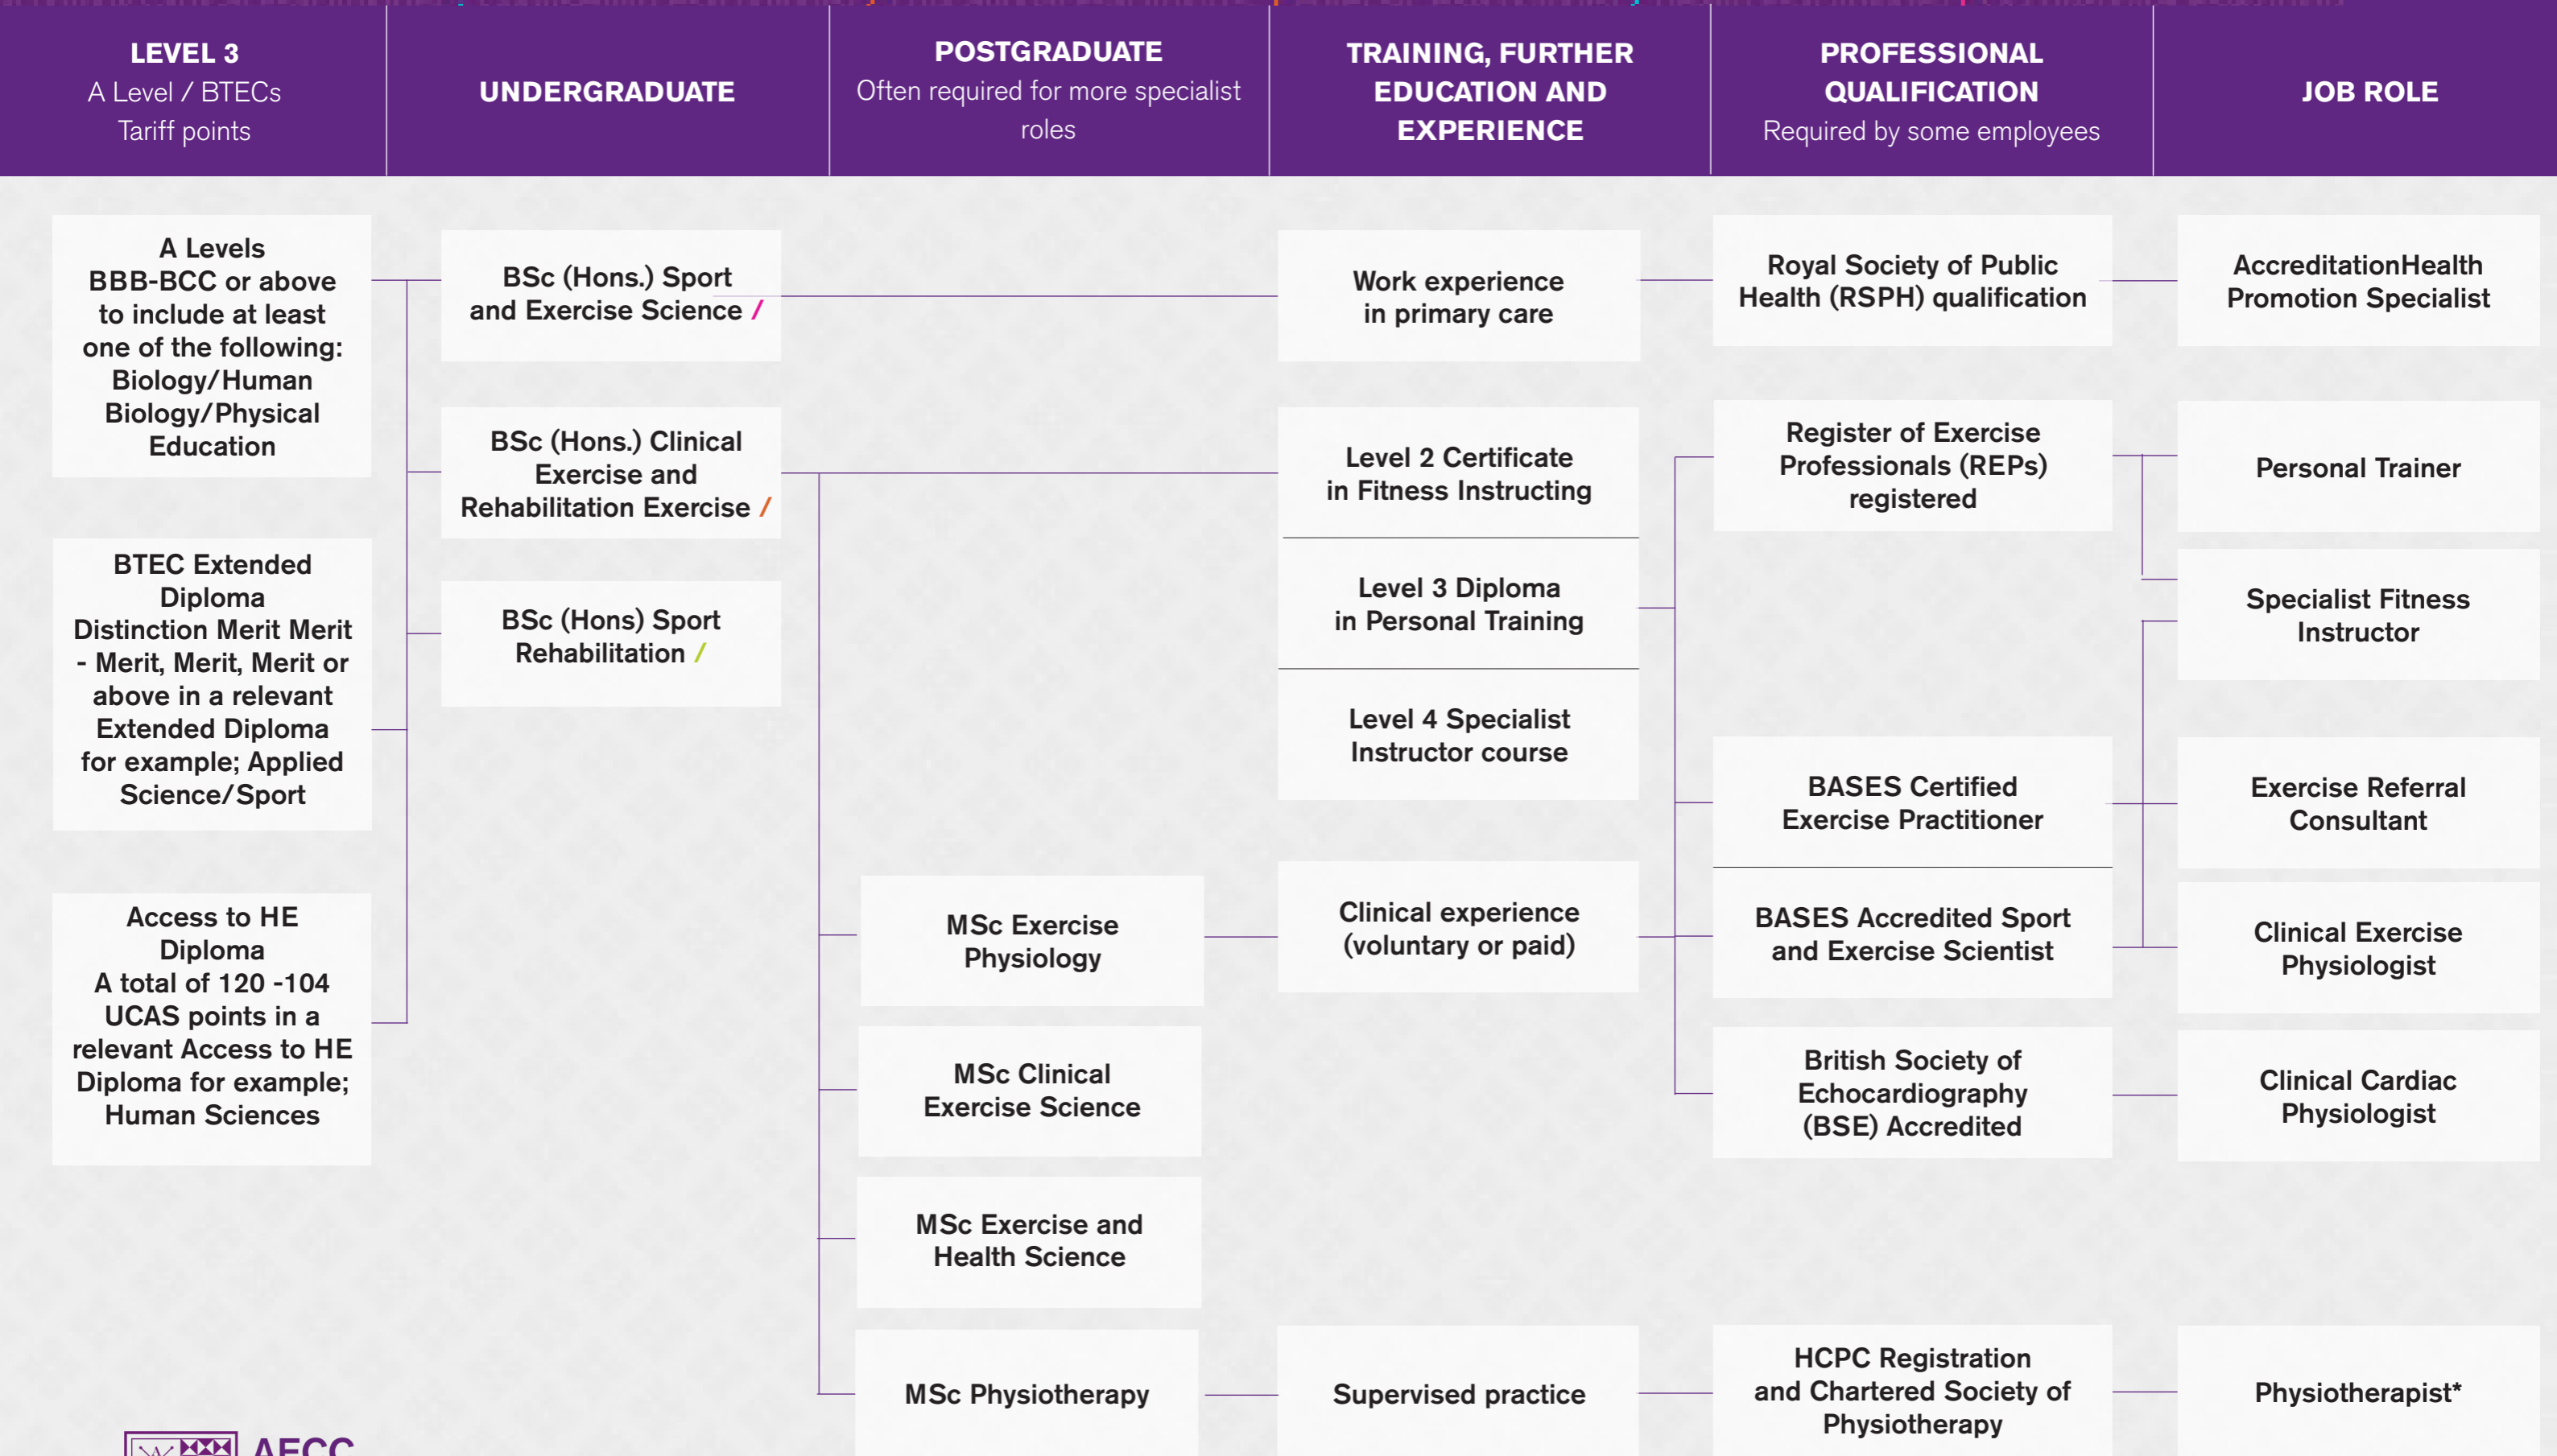

Clinical Exercise, Health and Fitness

*Physiotherapists are also employed in elite sport and performance environments

Elite Sport and Performance

Research, Teaching, Coaching and Sport

LEVEL 3 A Level / BTECs Tariff points	UNDERGRADUATE	POSTGRADUATE Often required for more specialist roles	TRAINING, FURTHER EDUCATION AND EXPERIENCE	PROFESSIONAL QUALIFICATION Required by some employees	JOB ROLE
--	----------------------	---	---	---	-----------------

Career Prospects

Future Career Prospects