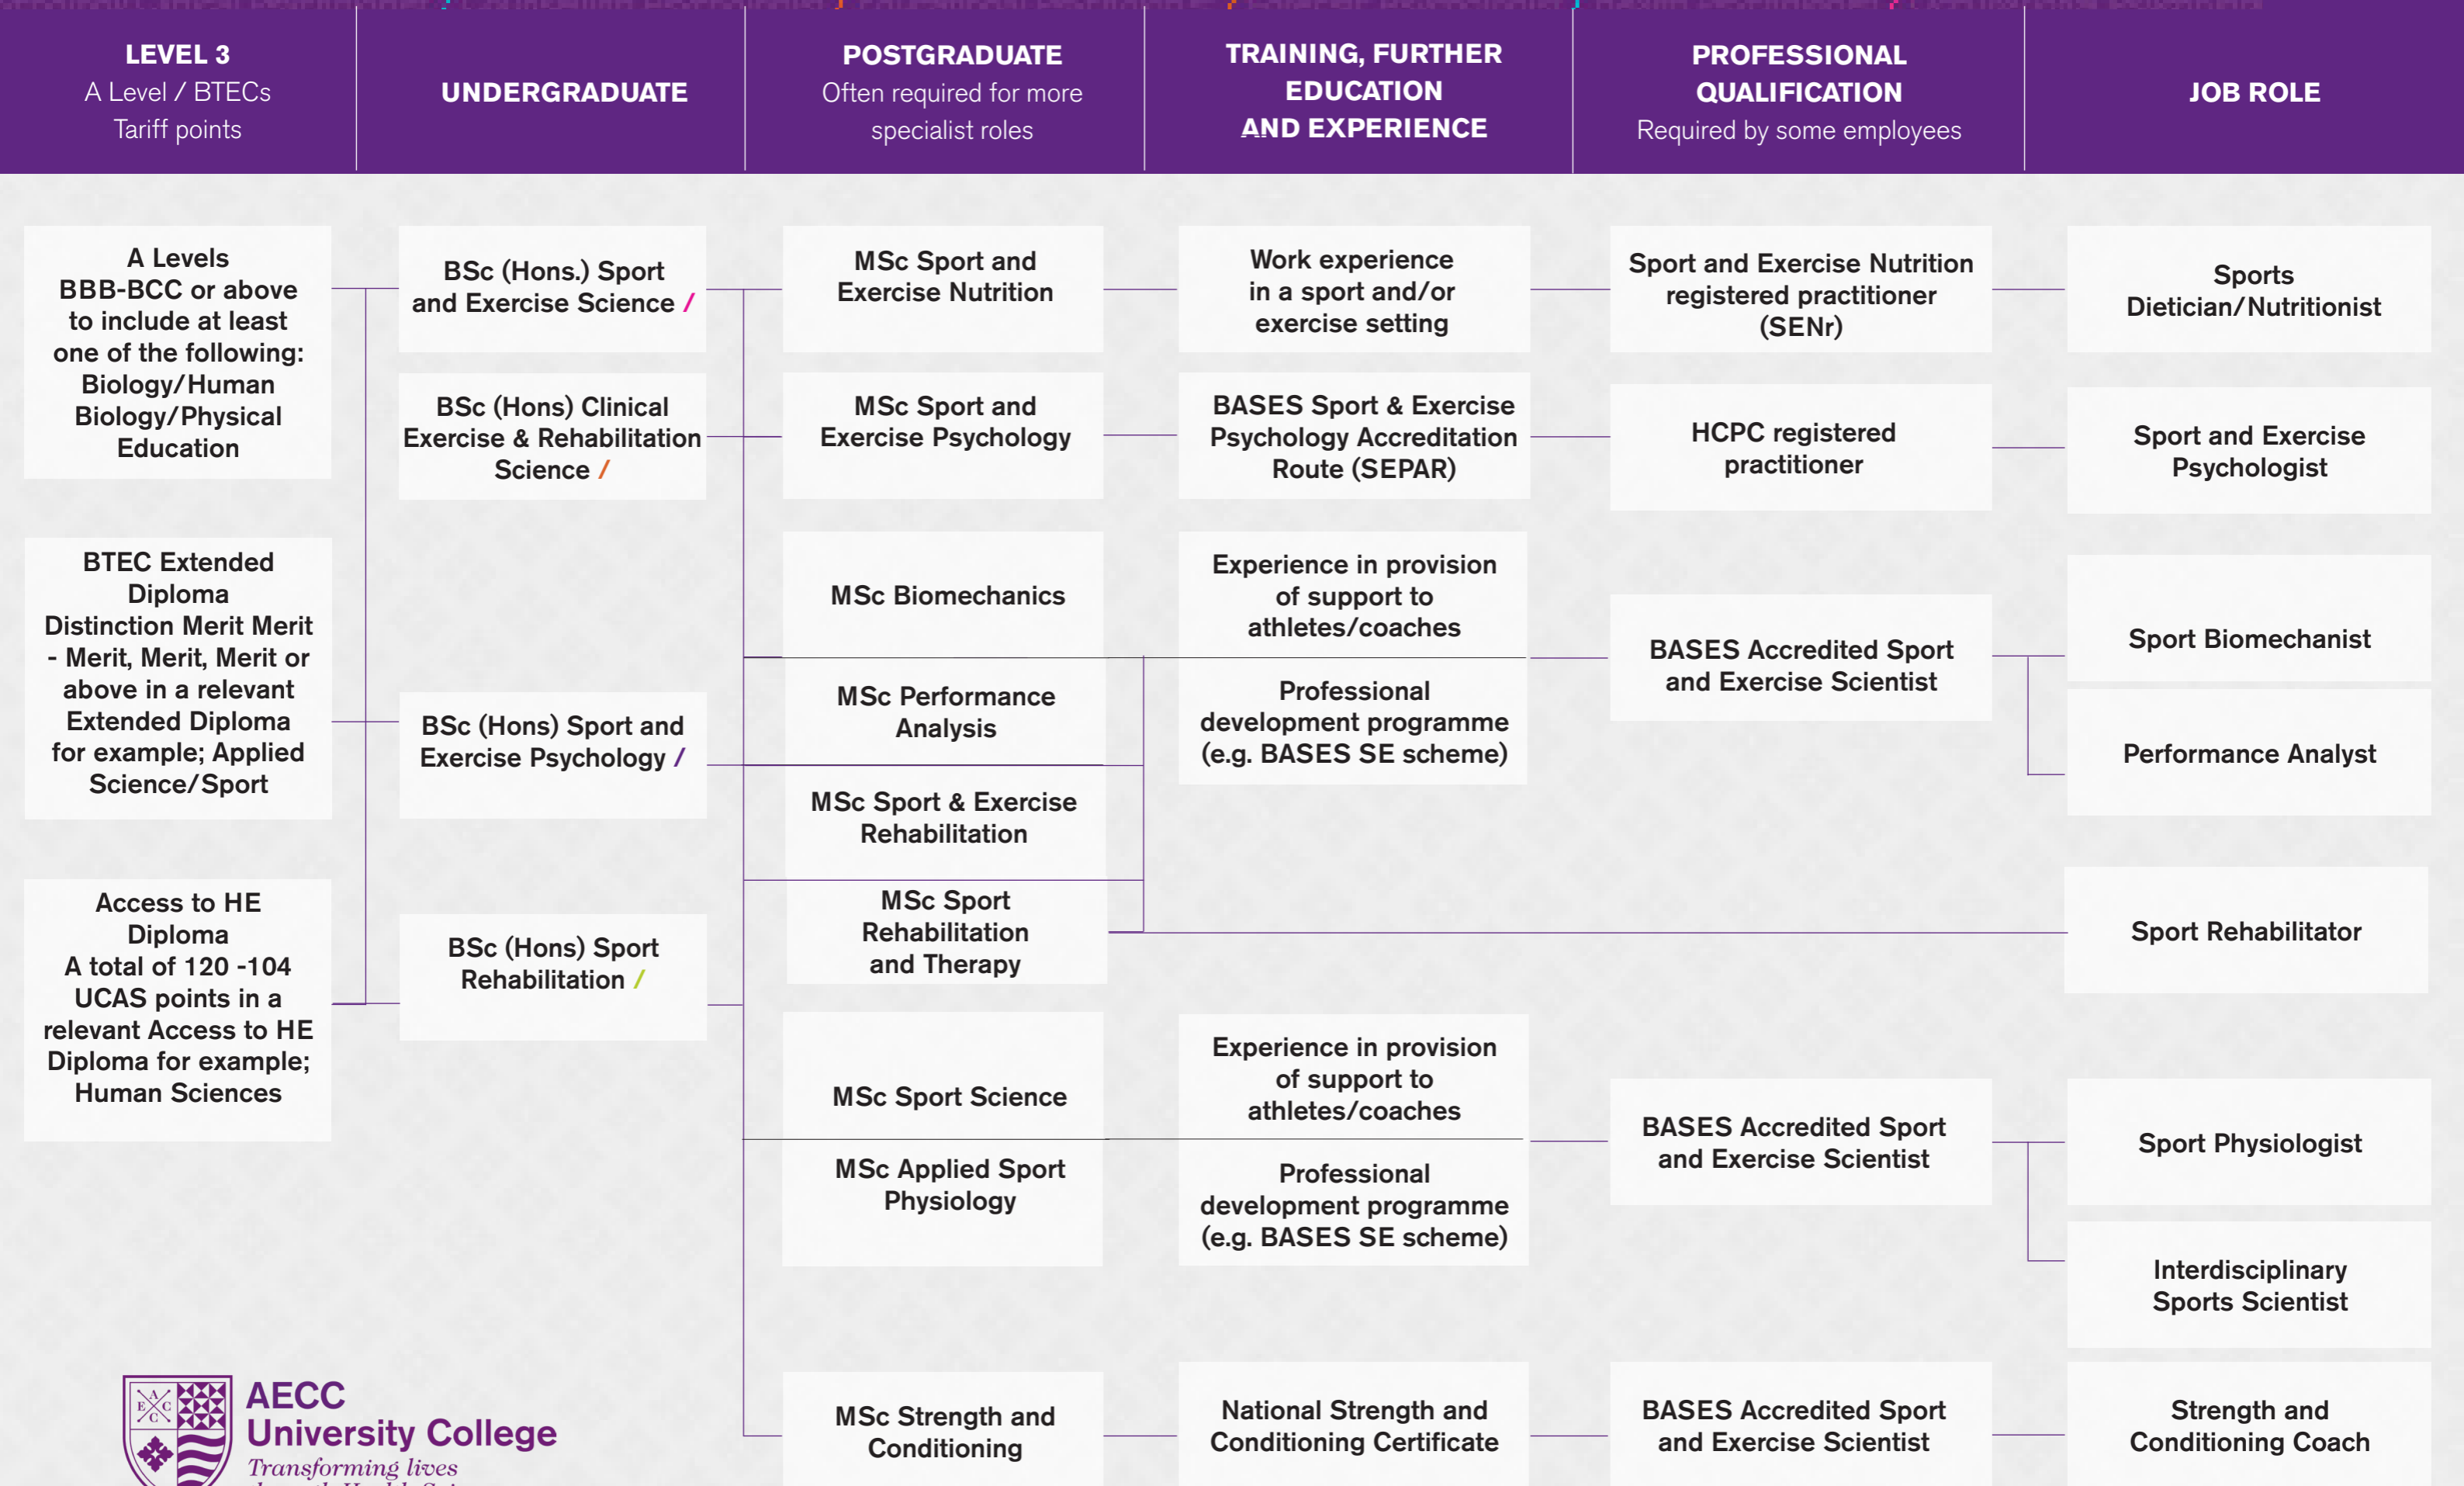

Clinical Exercise, Health and Fitness

*Physiotherapists are also employed in elite sport and performance environments

Elite Sport and Performance

Research, Teaching, Coaching and Sport

LEVEL 3 A Level / BTECs Tariff points	UNDERGRADUATE	POSTGRADUATE Often required for more specialist roles	TRAINING, FURTHER EDUCATION AND EXPERIENCE	PROFESSIONAL QUALIFICATION Required by some employees	JOB ROLE
--	----------------------	---	---	---	-----------------

Career Prospects

Future Career Prospects